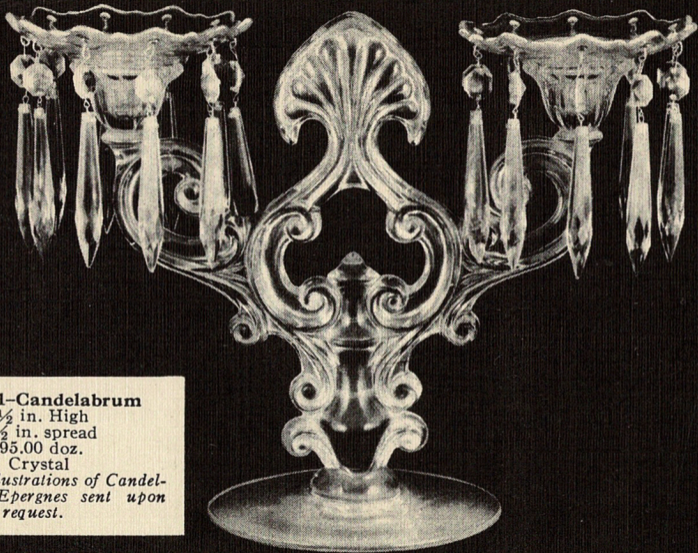

THE CAMBRIDGE GLASS COMPANY

CAMBRIDGE, OHIO

Ye Olde Ivy

No. 3112-Goblet . . . \$11.35 doz.

No. 3112

Tall Sherbet 11.35 doz.

No. 1402/23-8" Plate 17.25 doz.

Ask for complete list of this Elching.