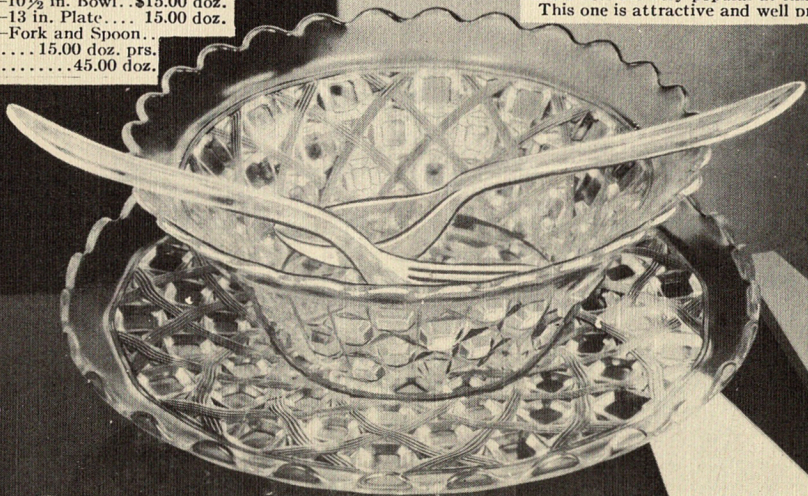

Plain (as shown).....\$18.75 doz.
Etched.....34.50 doz.

This is but one of our large selection of practical compartment trays. Full illustrations sent upon request.

Countess

No. 993-12½" Bowl \$75.00 doz.

Crystal only
Salad Sets are very popular at this time.
This one is attractive and well priced.

The Plate may also be used as a Torte or Chop Plate and the Bowl as a center piece.

No. 1369-7 pc. Decanter Set