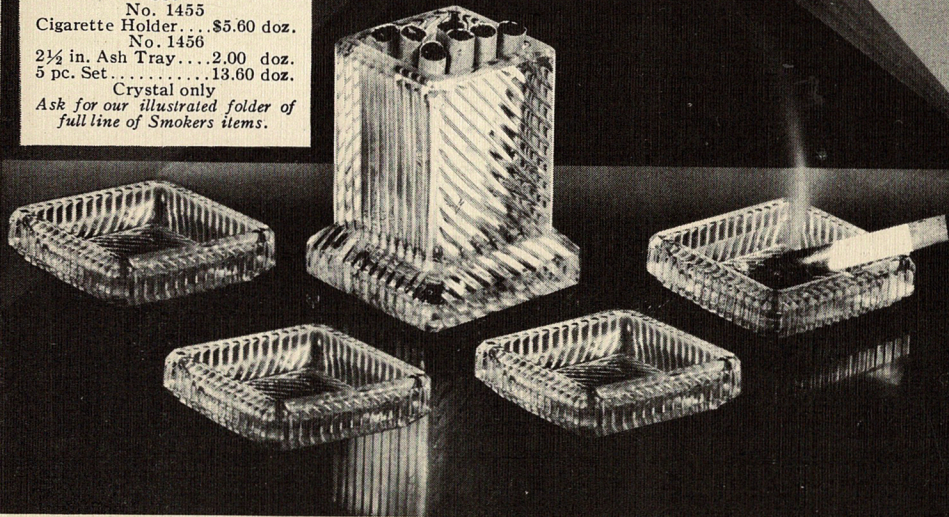

Cigarette Holder . . . \$5.60 doz.

No. 1456

2½ in. Ash Tray . . . 2.00 doz.

5 pc. Set 13.60 doz.

Crystal only

Ask for our illustrated folder of
full line of Smokers items.

**Sea Shell No. 40-10''
oval Table Center**